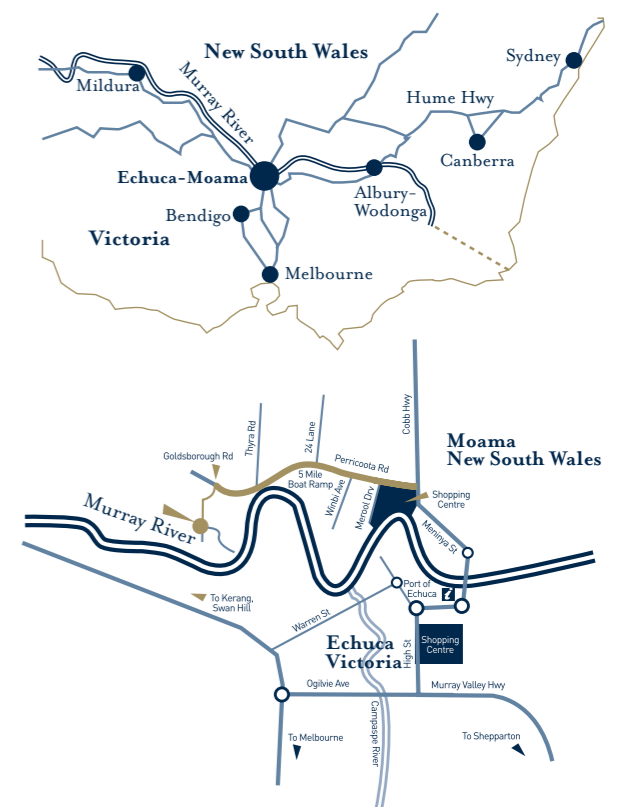

Your boat will be available from 3.00 pm on the first day of the hire and the boat must be in and vacated by 10.00 am on the last day of the hire.

THE ULTIMATE RIVER ADVENTURE STARTS HERE

Echuca-Moama is situated on the Murray River, a leisurely 2.5 hour drive due north of Melbourne. Formerly the largest inland port in Australia, Echuca is an excellent starting point for exploring the Murray River. Secluded bush settings, an abundance of sunny, warm weather, every water sport imaginable, abundant bird and animal life in natural habitats and the grandeur of the river red gums along the banks make for a heady combination.

UNIQUE ONSITE FEATURES:

- * Onsite private boat ramp
- * Free unlimited private parking for cars, caravans, trailers, boats and buses
- * The only houseboat company to operate from our own private property providing a hassle free holiday
- * Moorings are located on one of the best stretches of river in the Echuca Moama district for skiing and fishing
- * Ability to return to and moor at our base at any time.