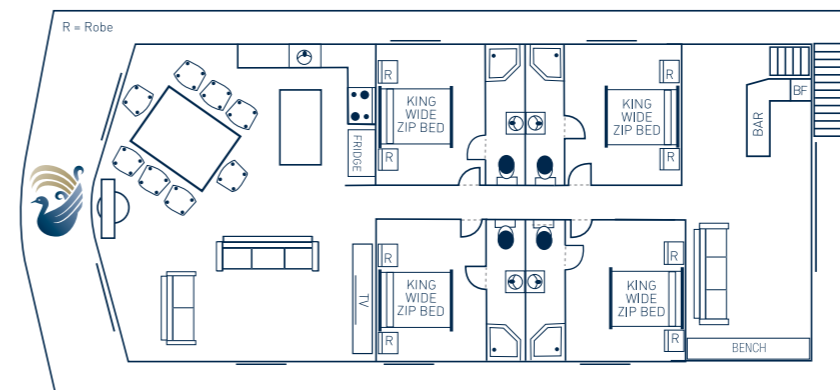

REAR LIVING:

- every house needs two living spaces
- lounge and bar area
- independent LCD TV and sound system

For a full list of features see page 6

Luxury 5 was launched in November 2007 and has to be seen to be believed