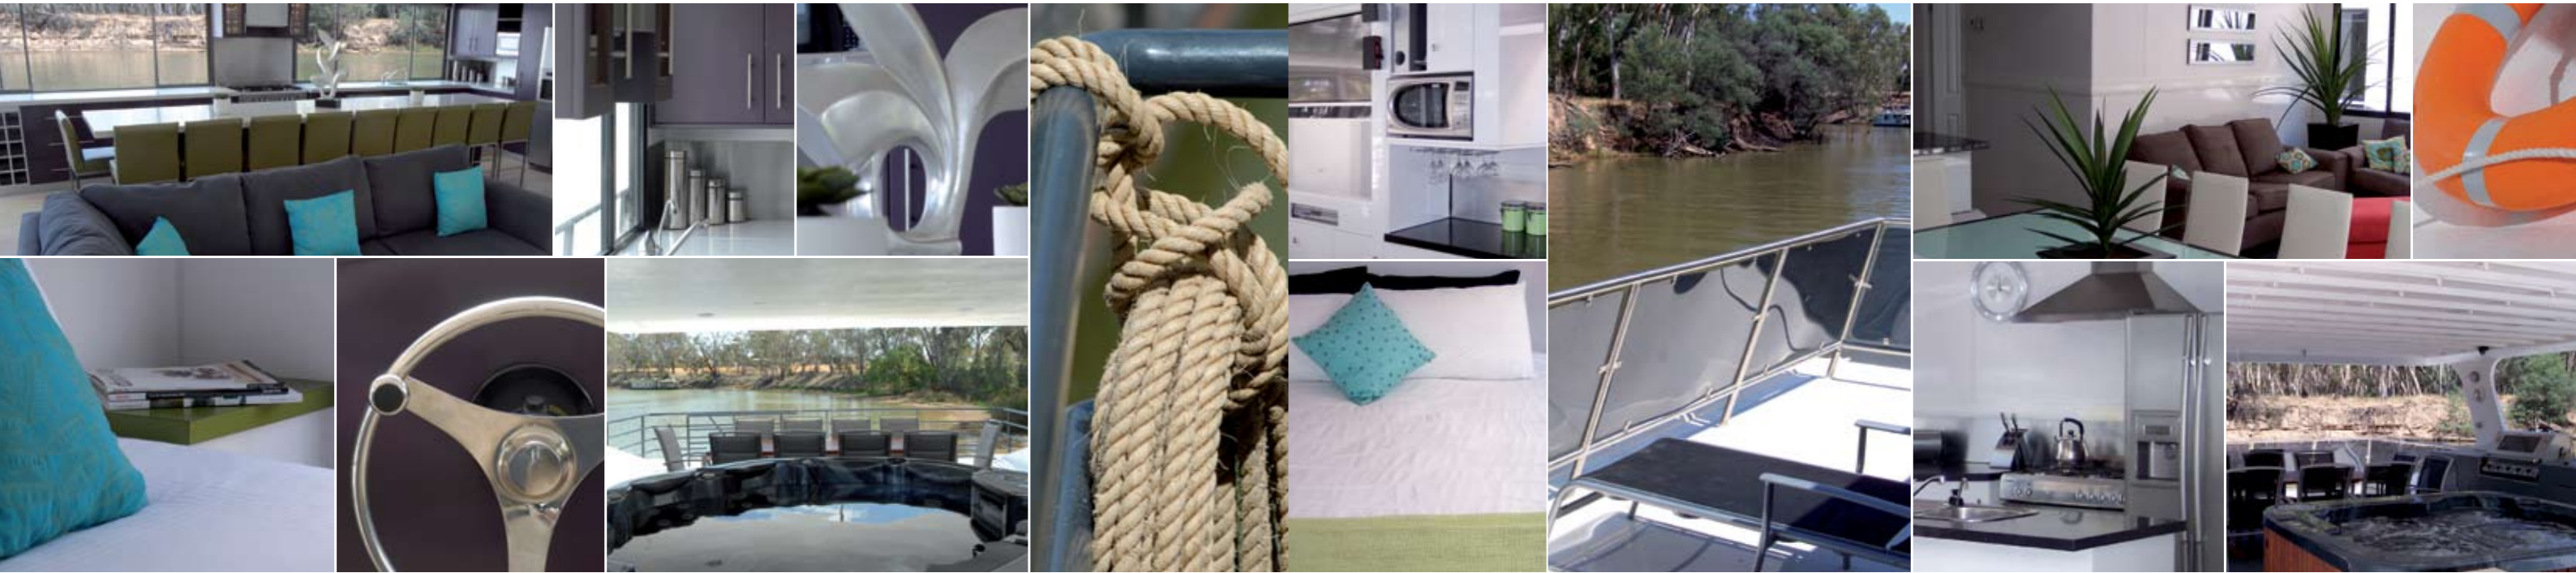

LUXURY 4

This 10 berth vessel has everything for a luxury floating holiday. Designed and built to satisfy the most discerning, Luxury 4 is a mighty boat.