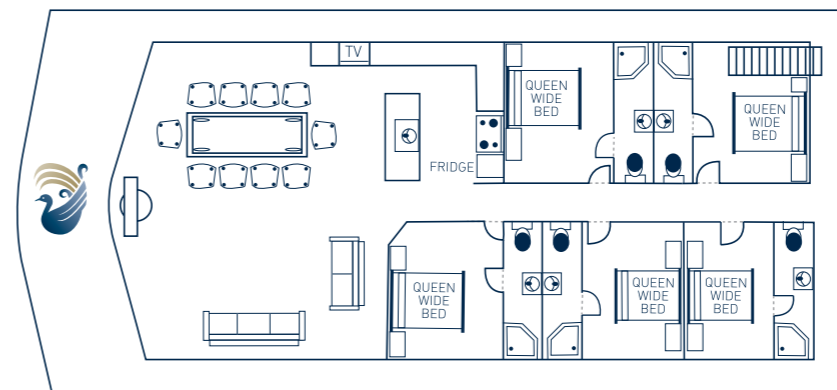

For a full list of features see page 6

Luxury 4 was launched in November 2006 and raised the bar in luxury vessels

Luxury 3 was launched in November 2005