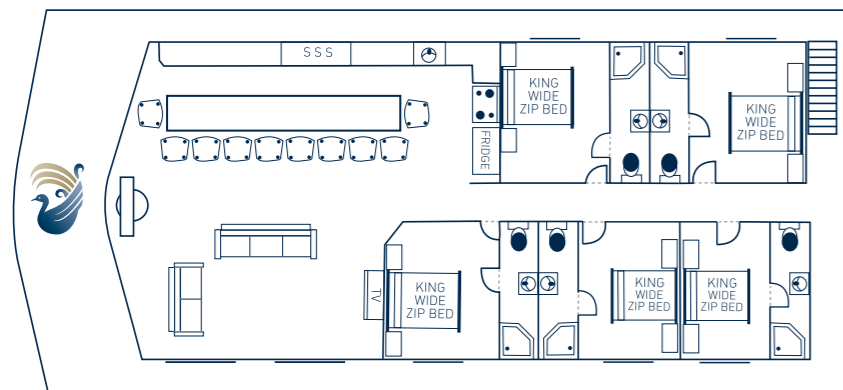

KITCHEN AND LIVING:

- metres of gleaming bench space, drawers and cupboards
- entertainers' bench top table with innovative IO place setting
- full sized stainless steel appliances
- sensationally comfortable lounge setting
- state-of-the-art TV and sound system

For a full list of features see page 6

DON'T LEAVE HOME FOR LESS THAN THIS:

BEDROOMS:

- 5 queen size bedrooms
- each bedroom has its own ensuite ensuring your utmost privacy with full shower, vanity and toilet
- high quality bed and bathroom linen

UPSTAIRS ENTERTAINMENT DECK:

- everything you can imagine all under canopy cover
- spa, full dining setting and sun lounges
- sound system incorporated with downstairs
- 5 burner BBQ and kitchen facilities

KITCHEN AND LIVING:

- full sized stainless steel appliances
- sensationally comfortable lounge setting
- state-of-the-art TV and sound system